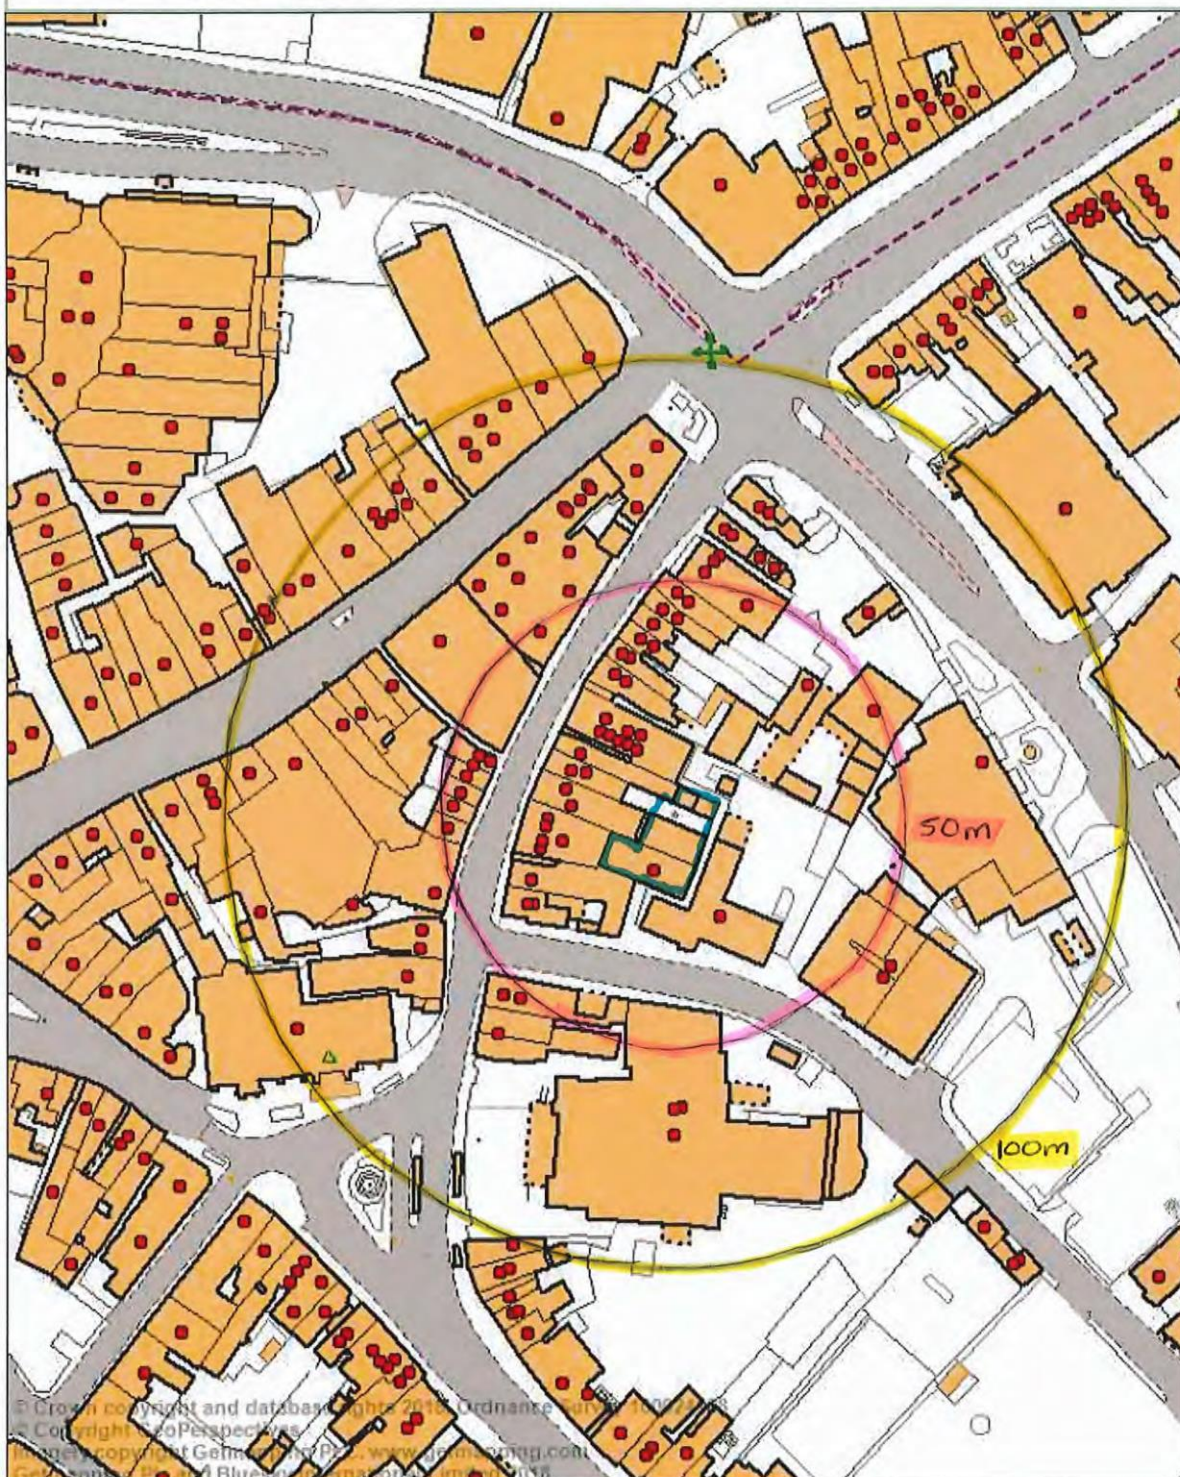

Location:

Description: 383058

Map Scale 1:593.3 ; Map Centre OS Grid Reference 351,239.3173454:240,074.5449431

© Crown copyright and database rights 2013, Ordnance Survey 100024168

No further copies may be made.

Location:

Description: Ref 384642

Map Scale 1:1,511 ; Map Centre OS Grid Reference 351,226.0904697:240,077.0730449

© Crown copyright and database rights 2013, Ordnance Survey 100024168

No further copies may be made.